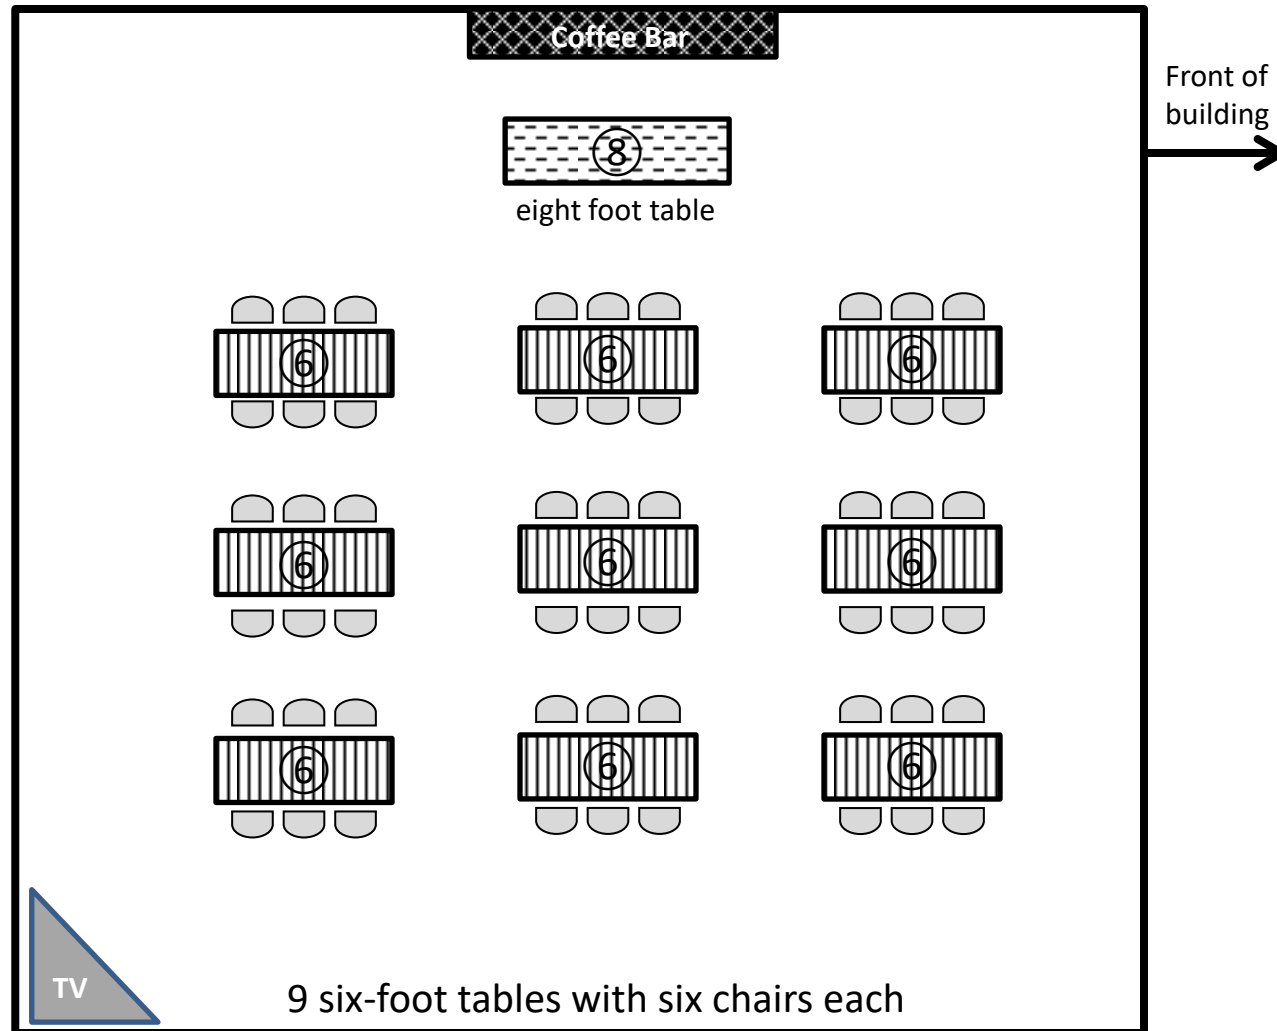

GHCC Set-up Standard -- Seats 12

GHCC Set-up A

Seats 104

GHCC Set-up A - 1

Seats 112

GHCC Set-up

Chili Cook-Off -- Seats 104

GHCC Set-up B

Seats 50

GHCC Set-up B-1

Seats 64

GHCC Set-up

Wine Social-1 -- Seats 112

GHCC Set-up

Wine Social-1 -- Dimensions

GHCC Set-up

Wine Social-2 -- Seats 132

2 six foot tables & 1 eight foot at serving height

GHCC Set-up

Wine Social-2 -- Dimensions

GHCC Set-up

Neighbors Lunch-1 -- Seats 72

GHCC Set-up

Neighbors Lunch-2 -- Seats 54

GHCC Set-up

POD Set-up 1 -- Seats 64

GHCC Set-up

POD Set-up 2 -- Seats 72

GHCC Set-up