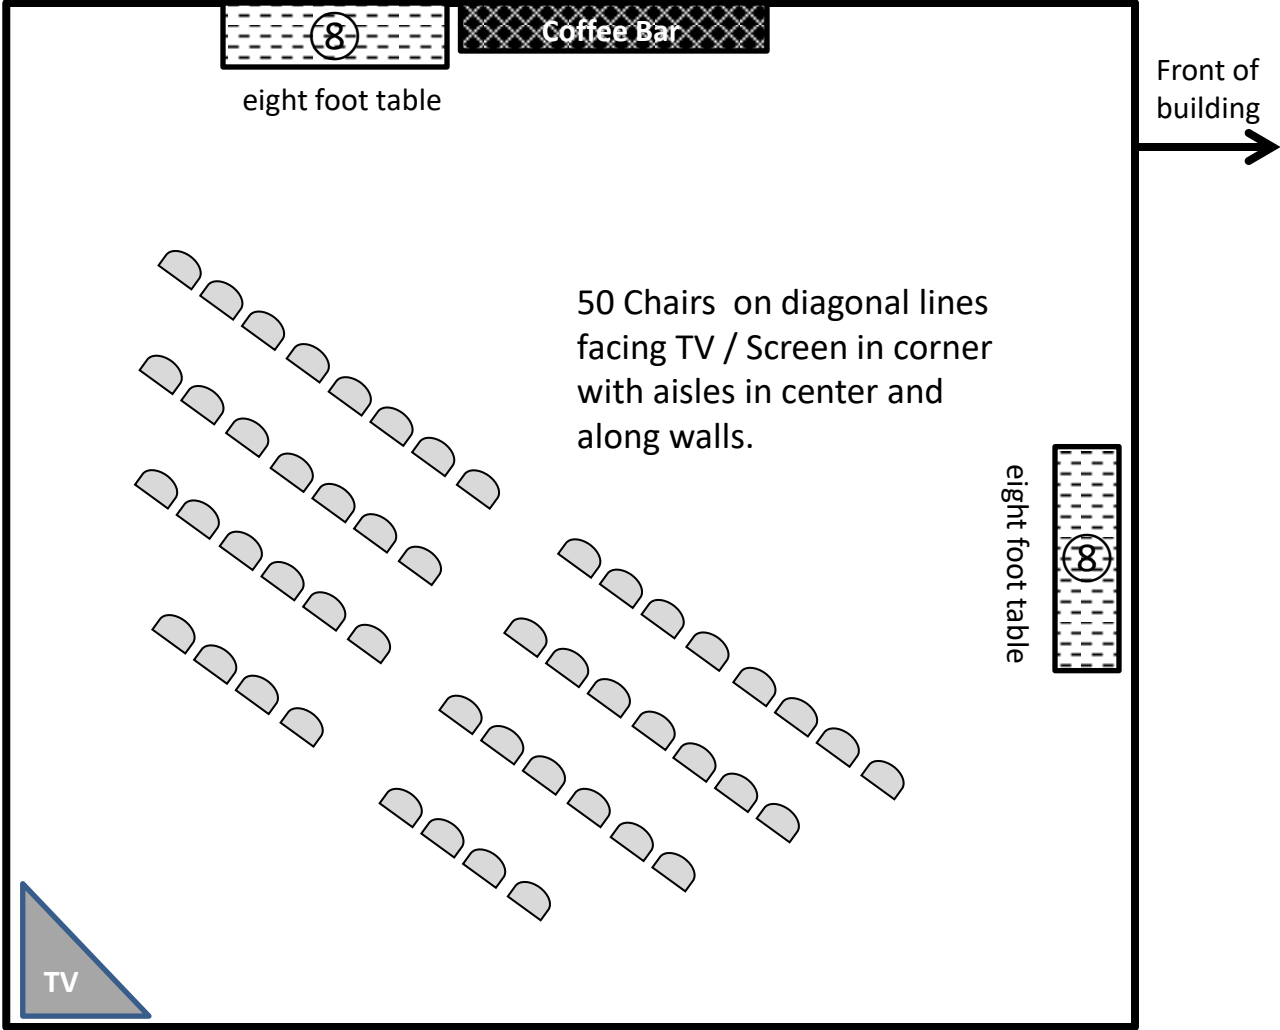

GHCC Set-up Standard -- Seats 12

GHCC Set-up A

Seats 104

GHCC Set-up A - 1

Seats 112

GHCC Set-up

Chili Cook-Off -- Seats 104

GHCC Set-up B

Seats 50

GHCC Set-up B-1

Seats 64

GHCC Set-up

Wine Social-1 -- Seats 112

GHCC Set-up

Wine Social-1 -- Dimensions

GHCC Set-up

Wine Social-2 -- Seats 132

2 six foot tables & 1 eight foot at serving height

GHCC Set-up

Wine Social-2 -- Dimensions

GHCC Set-up

Neighbors Lunch-1 -- Seats 72

GHCC Set-up

Neighbors Lunch-2 -- Seats 54

GHCC Set-up

POD Set-up 1 -- Seats 64

GHCC Set-up

POD Set-up 2 -- Seats 72

GHCC Set-up