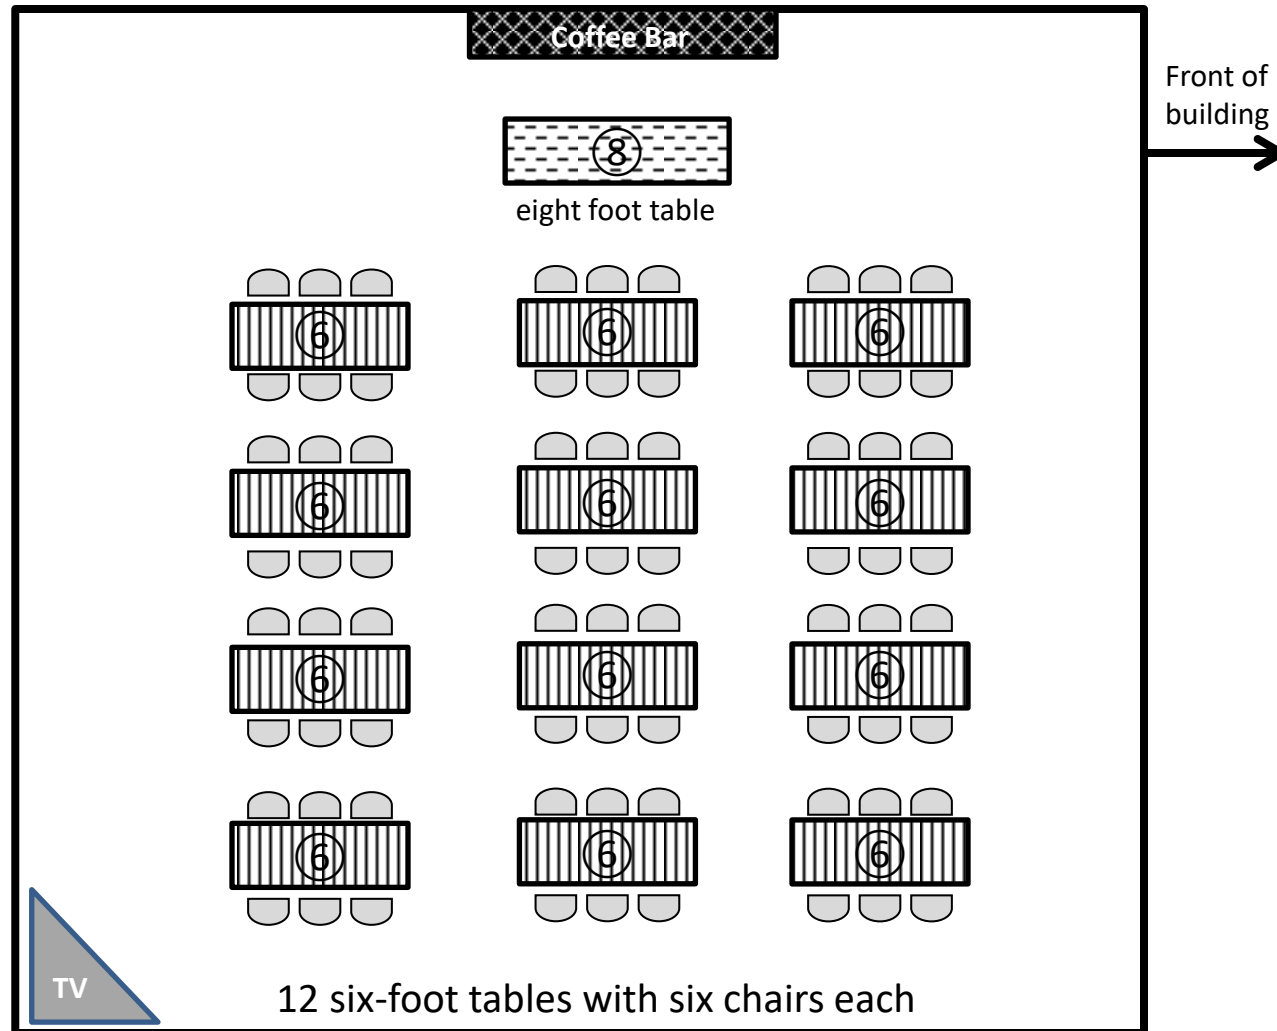

GHCC Set-up Standard -- Seats 12

GHCC Set-up A

Seats 104

GHCC Set-up A - 1

Seats 112

GHCC Set-up

Chili Cook-Off -- Seats 104

GHCC Set-up B

Seats 50

GHCC Set-up B-1

Seats 64

GHCC Set-up

Wine Social-1 -- Seats 112

GHCC Set-up

Wine Social-1 -- Dimensions

GHCC Set-up

Wine Social-2 -- Seats 132

2 six foot tables & 1 eight foot at serving height

GHCC Set-up

Wine Social-2 -- Dimensions

GHCC Set-up

Neighbors Lunch-1 -- Seats 72

GHCC Set-up

Neighbors Lunch-2 -- Seats 54

GHCC Set-up

POD Set-up 1 -- Seats 64

GHCC Set-up

POD Set-up 2 -- Seats 72

GHCC Set-up