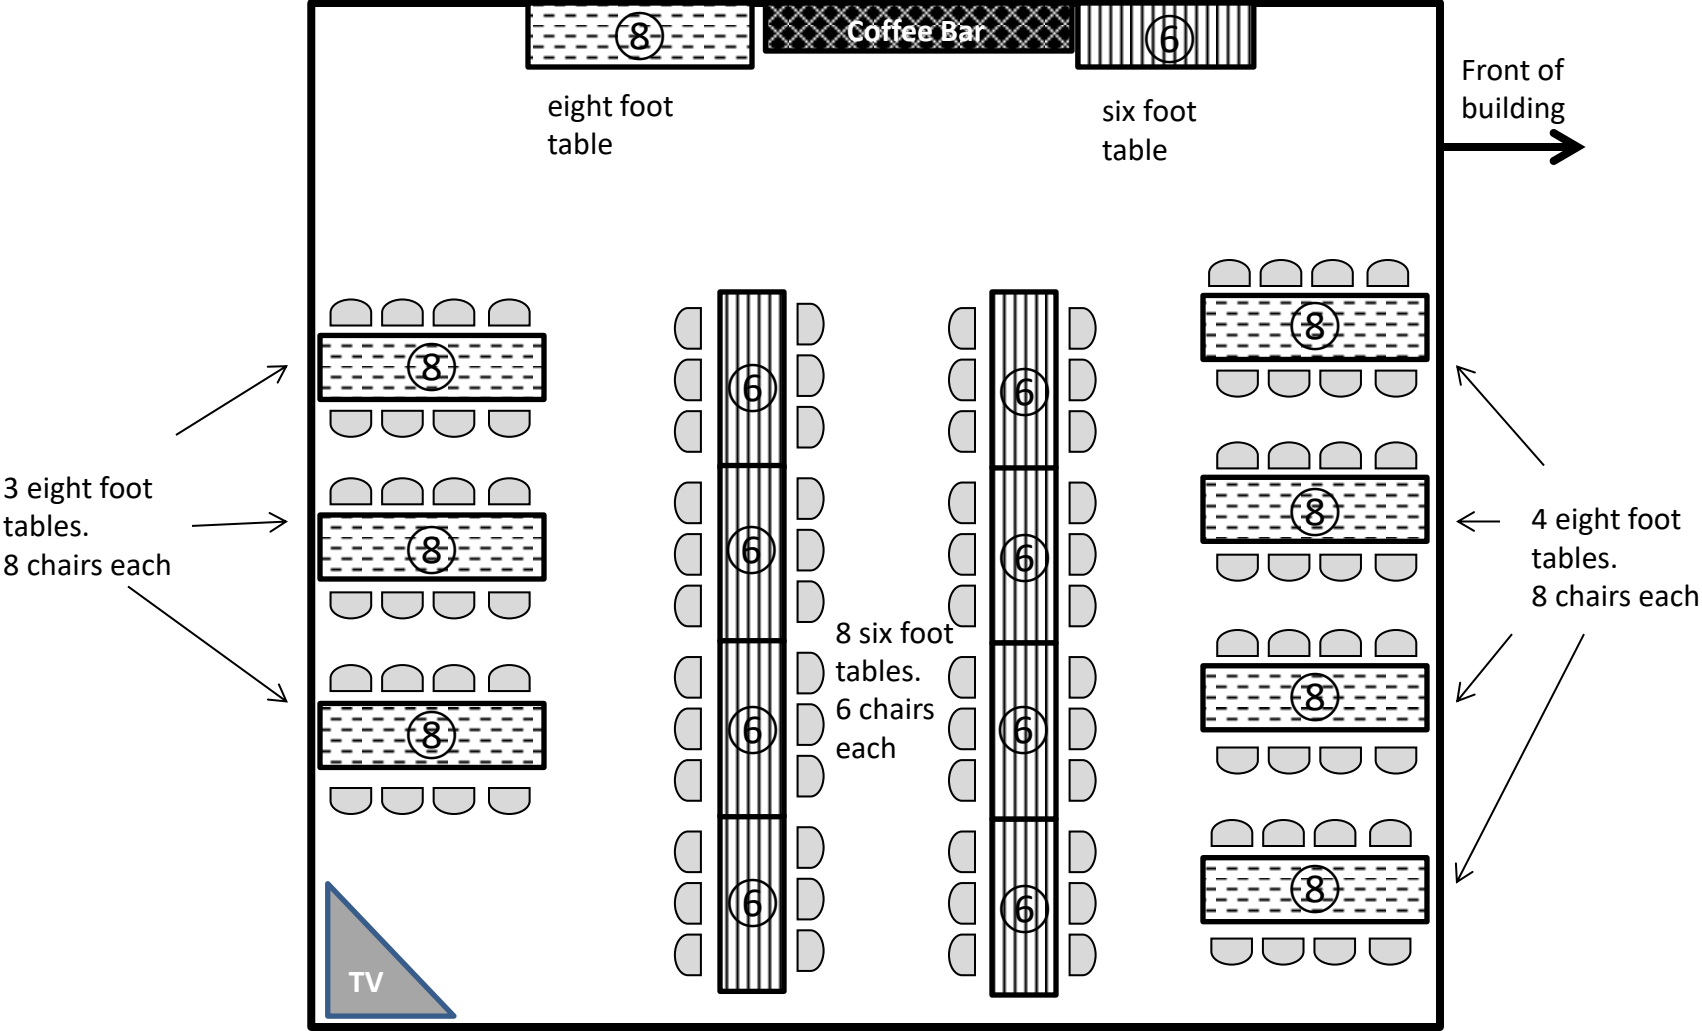

GHCC Set-up Standard -- Seats 12

GHCC Set-up A

Seats 104

GHCC Set-up A - 1

Seats 112

GHCC Set-up

Chili Cook-Off -- Seats 104

GHCC Set-up B

Seats 50

GHCC Set-up B-1

Seats 64

GHCC Set-up

Wine Social-1 -- Seats 112

GHCC Set-up

Wine Social-1 -- Dimensions

GHCC Set-up

Wine Social-2 -- Seats 132

2 six foot tables & 1 eight foot at serving height

GHCC Set-up

Wine Social-2 -- Dimensions

GHCC Set-up

Neighbors Lunch-1 -- Seats 72

GHCC Set-up

Neighbors Lunch-2 -- Seats 54

GHCC Set-up

POD Set-up 1 -- Seats 64

GHCC Set-up

POD Set-up 2 -- Seats 72

GHCC Set-up