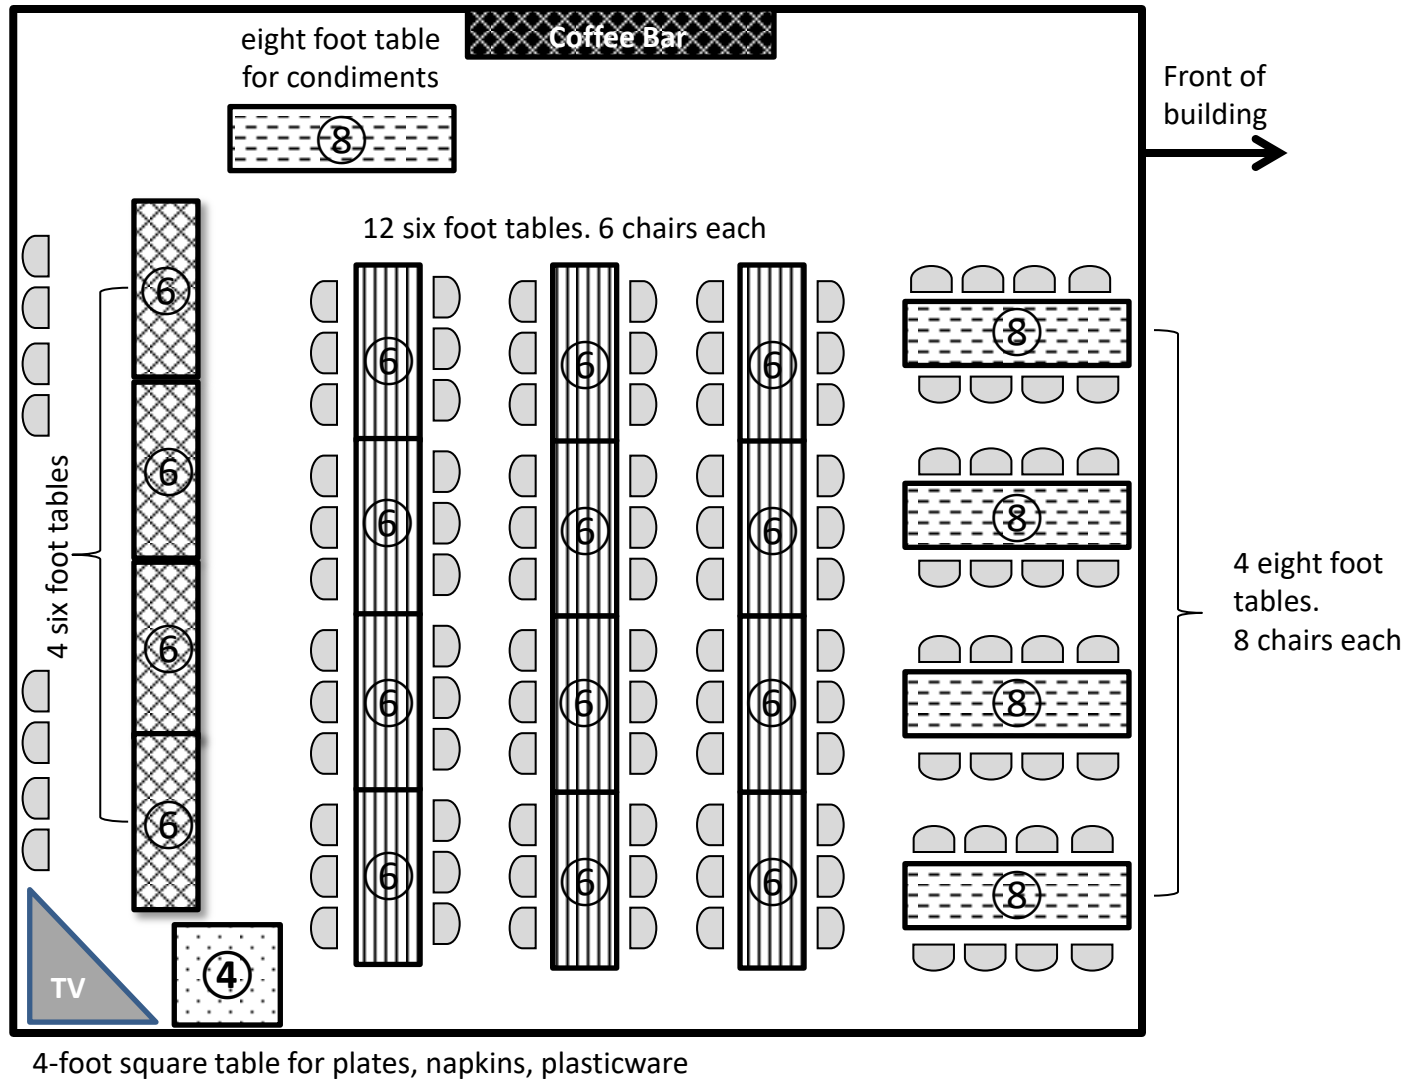

GHCC Set-up Standard -- Seats 12

GHCC Set-up A

Seats 104

GHCC Set-up A - 1

Seats 112

GHCC Set-up

Chili Cook-Off -- Seats 104

GHCC Set-up B

Seats 50

GHCC Set-up B-1

Seats 64

GHCC Set-up

Wine Social-1 -- Seats 112

GHCC Set-up

Wine Social-1 -- Dimensions

GHCC Set-up

Wine Social-2 -- Seats 132

2 six foot tables & 1 eight foot at serving height

GHCC Set-up

Wine Social-2 -- Dimensions

GHCC Set-up

Neighbors Lunch-1 -- Seats 72

GHCC Set-up

Neighbors Lunch-2 -- Seats 54

GHCC Set-up

POD Set-up 1 -- Seats 64

GHCC Set-up

POD Set-up 2 -- Seats 72

GHCC Set-up