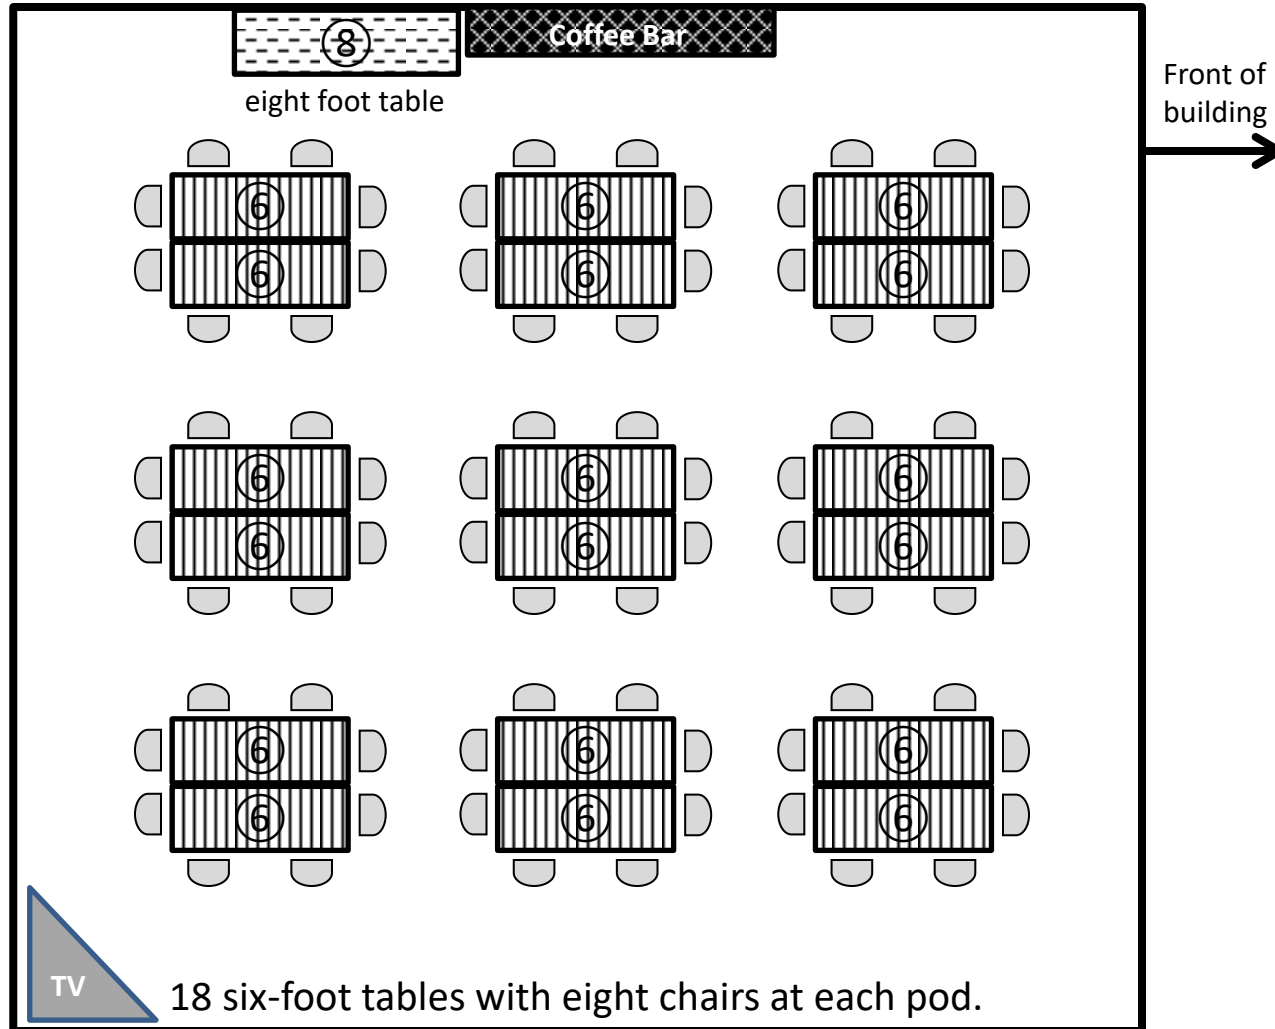

Seats 50

GHCC Set-up B-1

Seats 64

GHCC Set-up

Wine Social-1 -- Seats 112

GHCC Set-up

Wine Social-1 -- Dimensions

GHCC Set-up

Wine Social-2 -- Seats 132

2 six foot tables & 1 eight foot at serving height

GHCC Set-up

Wine Social-2 -- Dimensions

GHCC Set-up

Neighbors Lunch-1 -- Seats 72

GHCC Set-up

Neighbors Lunch-2 -- Seats 54

GHCC Set-up

POD Set-up 1 -- Seats 64

GHCC Set-up

POD Set-up 2 -- Seats 72

GHCC Set-up