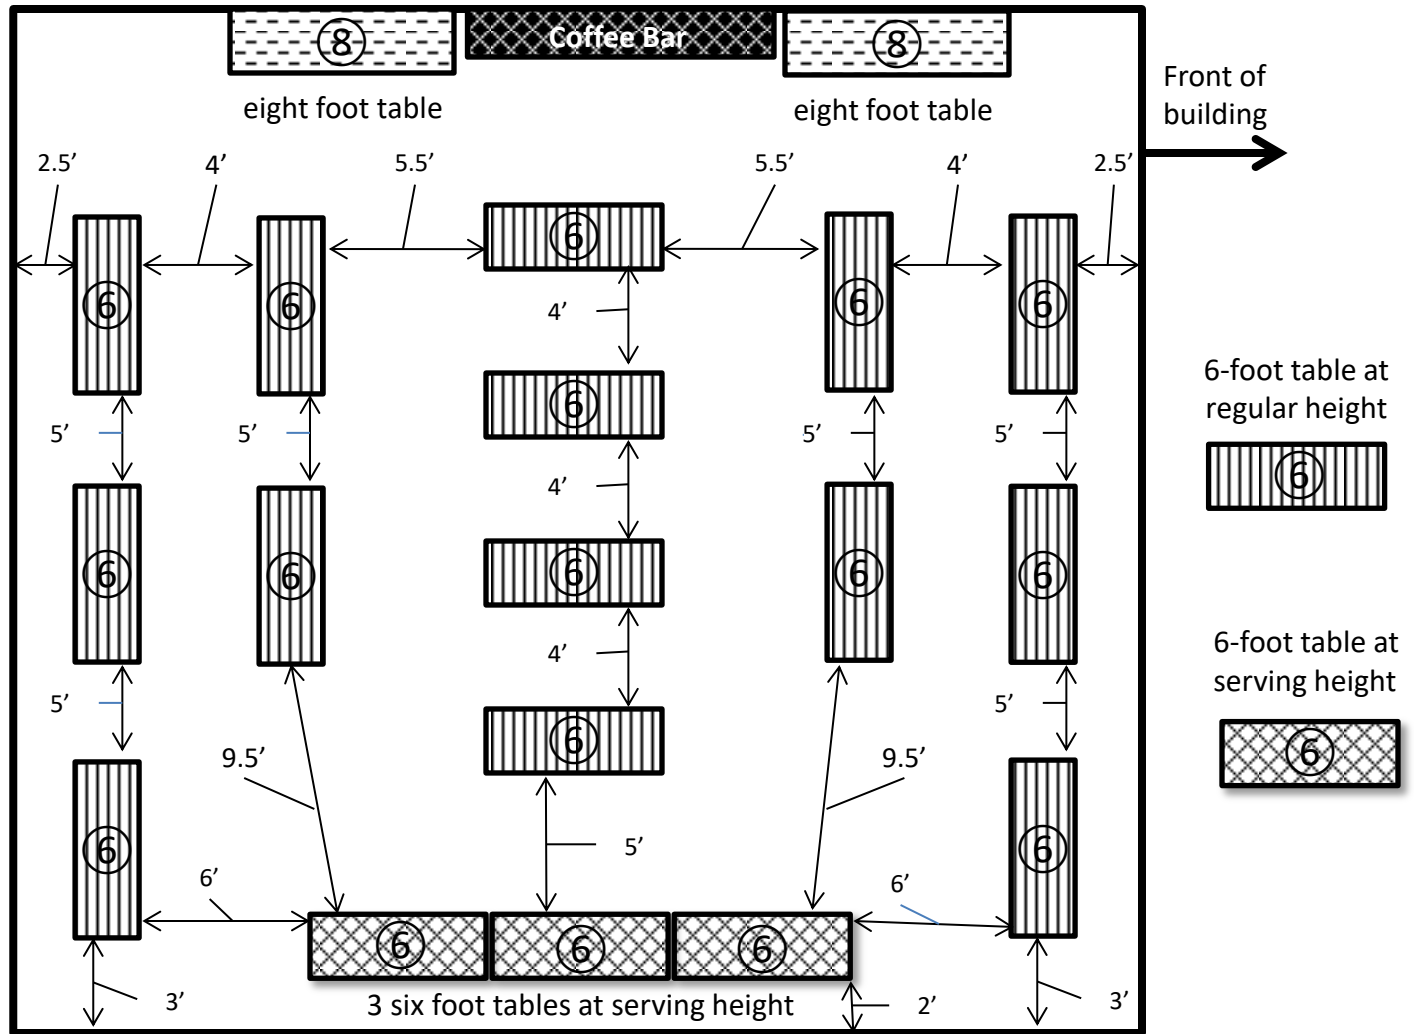

Seats 50

GHCC Set-up B-1

Seats 64

GHCC Set-up

Wine Social-1 -- Seats 112

GHCC Set-up

Wine Social-1 -- Dimensions

GHCC Set-up

Wine Social-2 -- Seats 132

2 six foot tables & 1 eight foot at serving height

GHCC Set-up

Wine Social-2 -- Dimensions

GHCC Set-up

Neighbors Lunch-1 -- Seats 72

GHCC Set-up

Neighbors Lunch-2 -- Seats 54