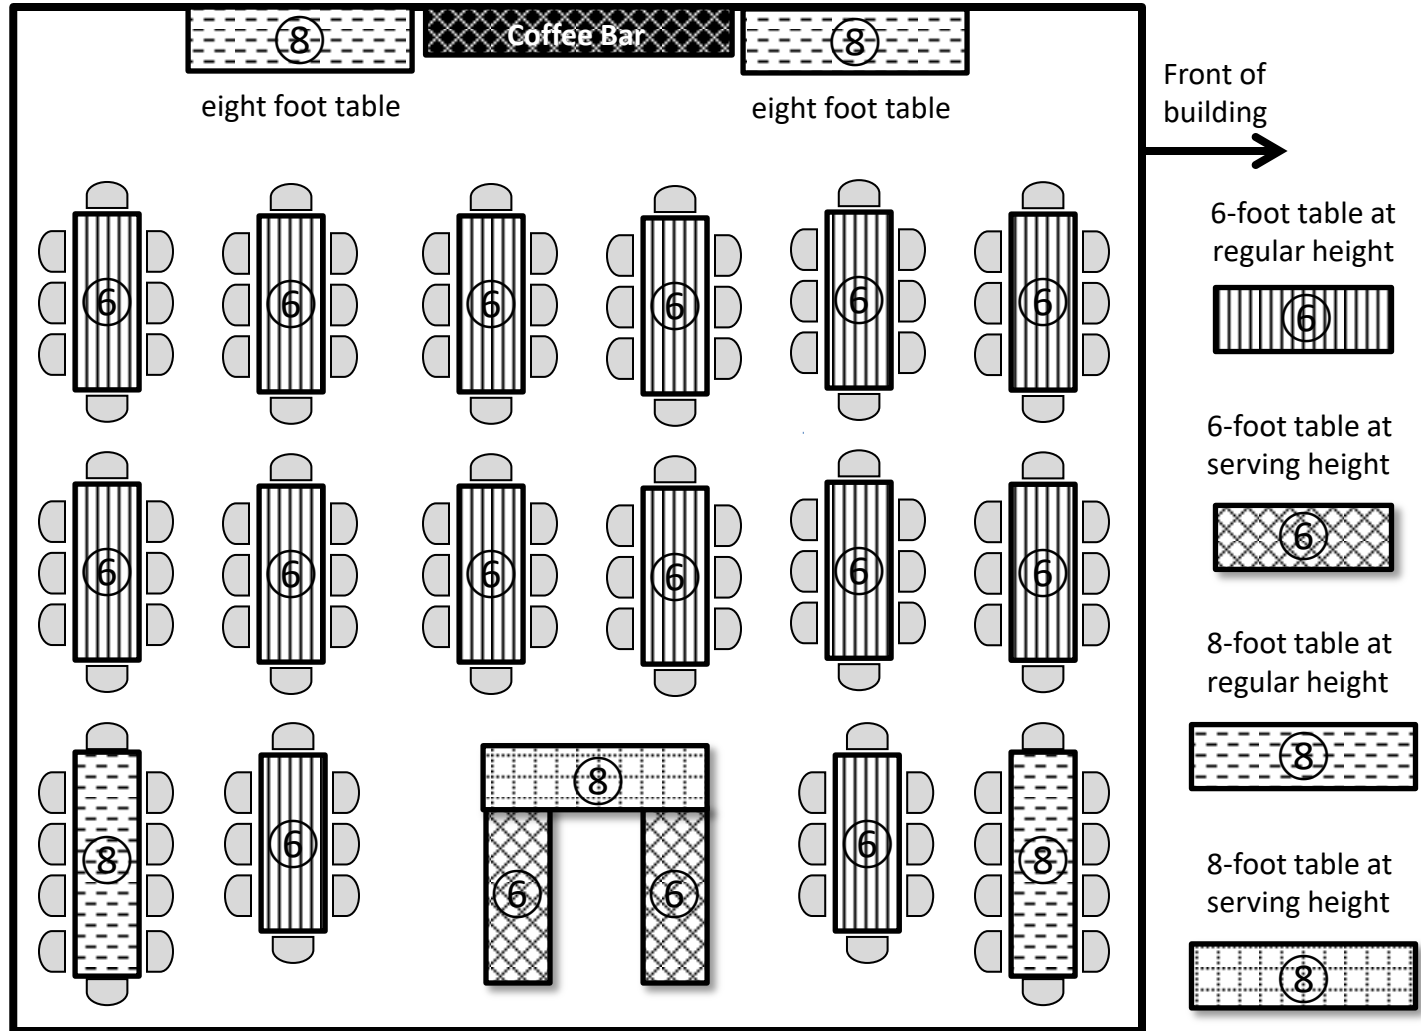

GHCC Set-up Standard -- Seats 12

GHCC Set-up A

Seats 104

GHCC Set-up A - 1

Seats 112

GHCC Set-up

Chili Cook-Off -- Seats 104

GHCC Set-up B

Seats 50

GHCC Set-up B-1

Seats 64

GHCC Set-up

Wine Social-1 -- Seats 112

GHCC Set-up

Wine Social-1 -- Dimensions

GHCC Set-up

Wine Social-2 -- Seats 132

2 six foot tables & 1 eight foot at serving height

GHCC Set-up

Wine Social-2 -- Dimensions

GHCC Set-up

Neighbors Lunch-1 -- Seats 72

GHCC Set-up

Neighbors Lunch-2 -- Seats 54