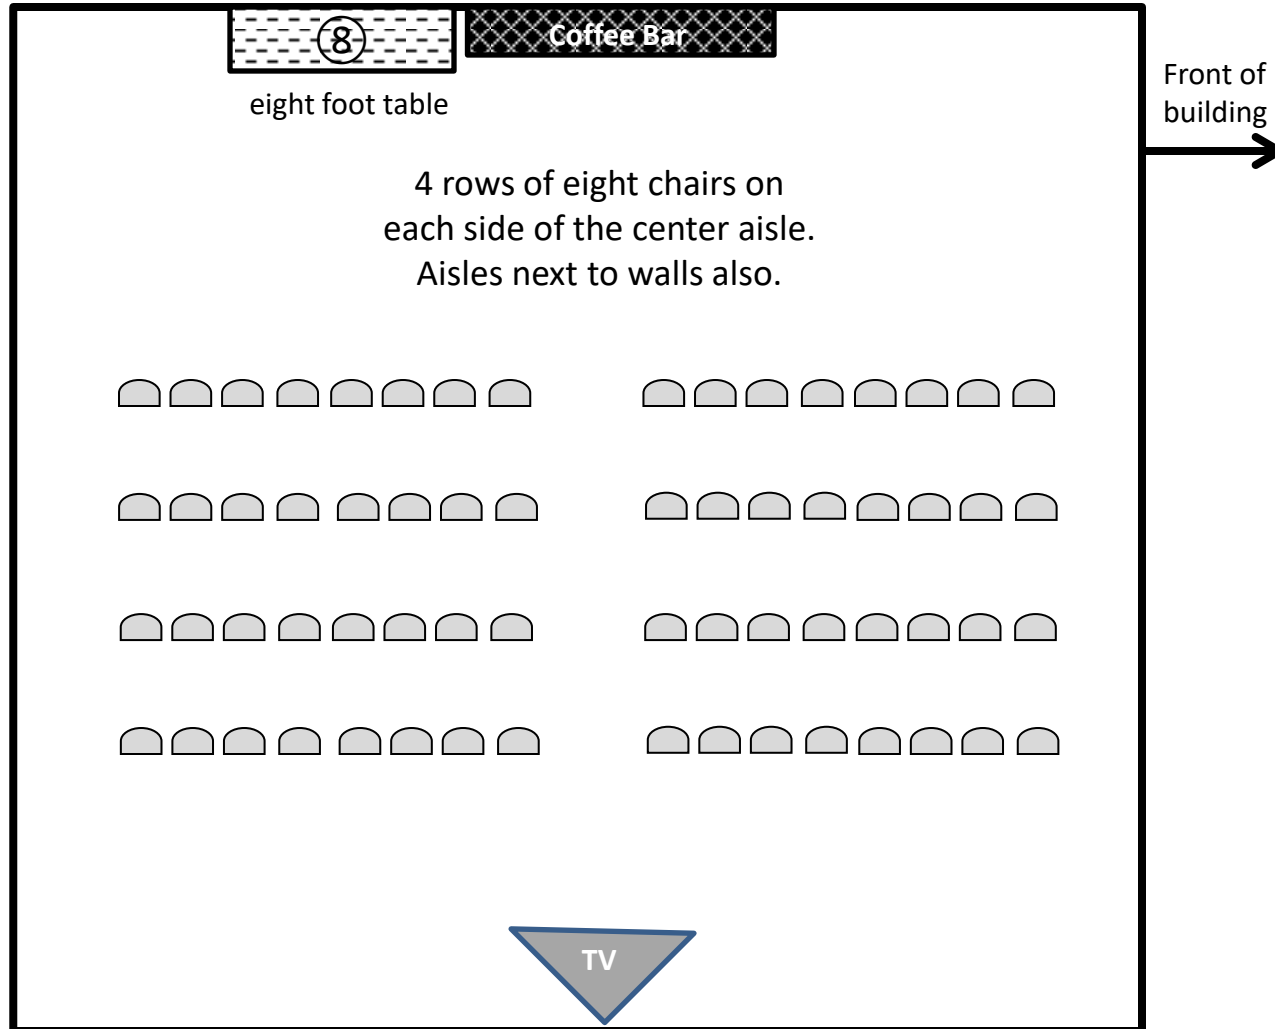

GHCC Set-up Standard -- Seats 12

GHCC Set-up A

Seats 104

GHCC Set-up A - 1

Seats 112

GHCC Set-up

Chili Cook-Off -- Seats 104

GHCC Set-up B

Seats 50

GHCC Set-up B-1

Seats 64

GHCC Set-up

Wine Social-1 -- Seats 112

GHCC Set-up

Wine Social-1 -- Dimensions

GHCC Set-up

Wine Social-2 -- Seats 132

2 six foot tables & 1 eight foot at serving height

GHCC Set-up

Wine Social-2 -- Dimensions

GHCC Set-up

Neighbors Lunch-1 -- Seats 72

GHCC Set-up

Neighbors Lunch-2 -- Seats 54

GHCC Set-up

POD Set-up 1 -- Seats 64

GHCC Set-up

POD Set-up 2 -- Seats 72

GHCC Set-up