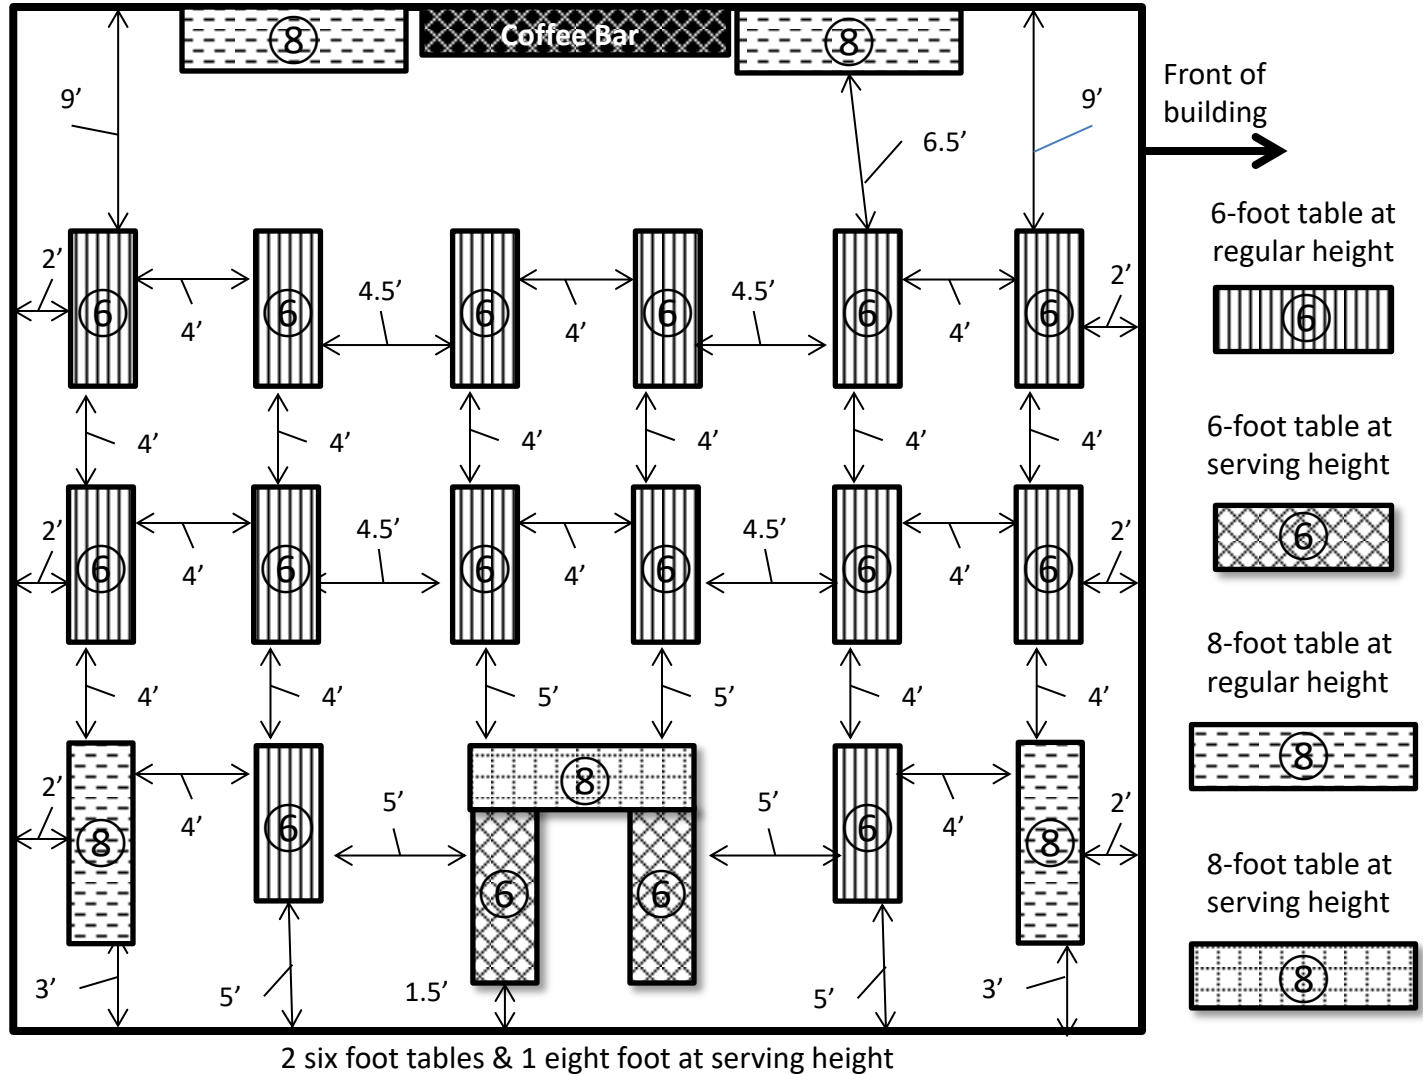

Seats 50

GHCC Set-up B-1

Seats 64

GHCC Set-up

Wine Social-1 -- Seats 112

GHCC Set-up

Wine Social-1 -- Dimensions

GHCC Set-up

Wine Social-2 -- Seats 132

2 six foot tables & 1 eight foot at serving height

GHCC Set-up

Wine Social-2 -- Dimensions

GHCC Set-up

Neighbors Lunch-1 -- Seats 72

GHCC Set-up

Neighbors Lunch-2 -- Seats 54