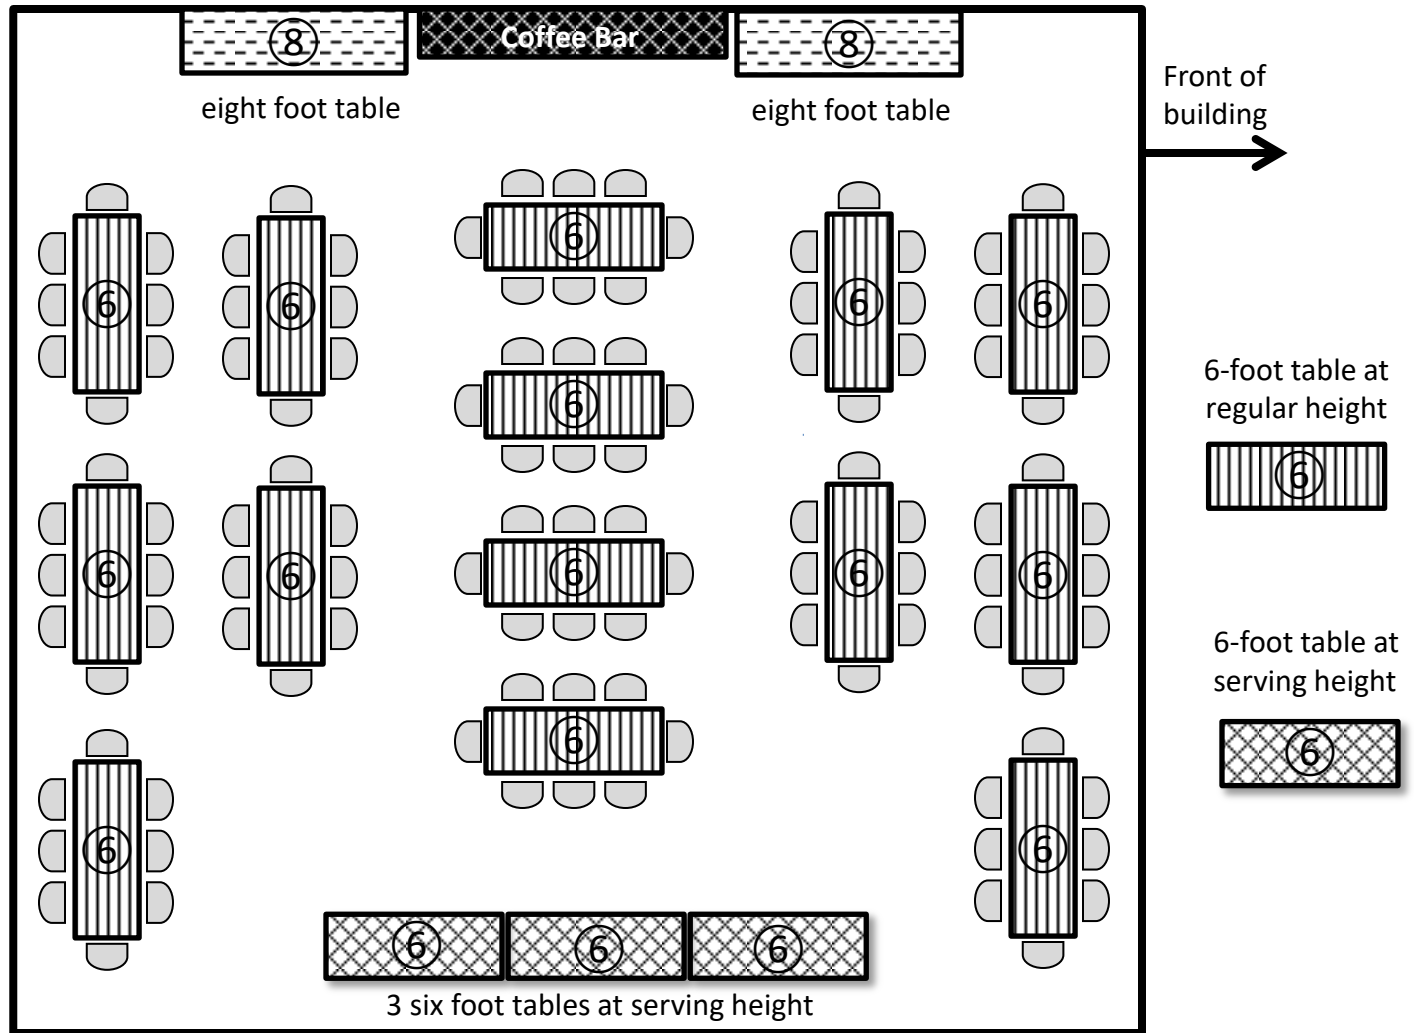

GHCC Set-up Standard -- Seats 12

GHCC Set-up A

Seats 104

GHCC Set-up A - 1

Seats 112

GHCC Set-up

Chili Cook-Off -- Seats 104

GHCC Set-up B

Seats 50

GHCC Set-up B-1

Seats 64

GHCC Set-up

Wine Social-1 -- Seats 112

GHCC Set-up

Wine Social-1 -- Dimensions

GHCC Set-up

Wine Social-2 -- Seats 132

2 six foot tables & 1 eight foot at serving height

GHCC Set-up

Wine Social-2 -- Dimensions

GHCC Set-up

Neighbors Lunch-1 -- Seats 72

GHCC Set-up

Neighbors Lunch-2 -- Seats 54