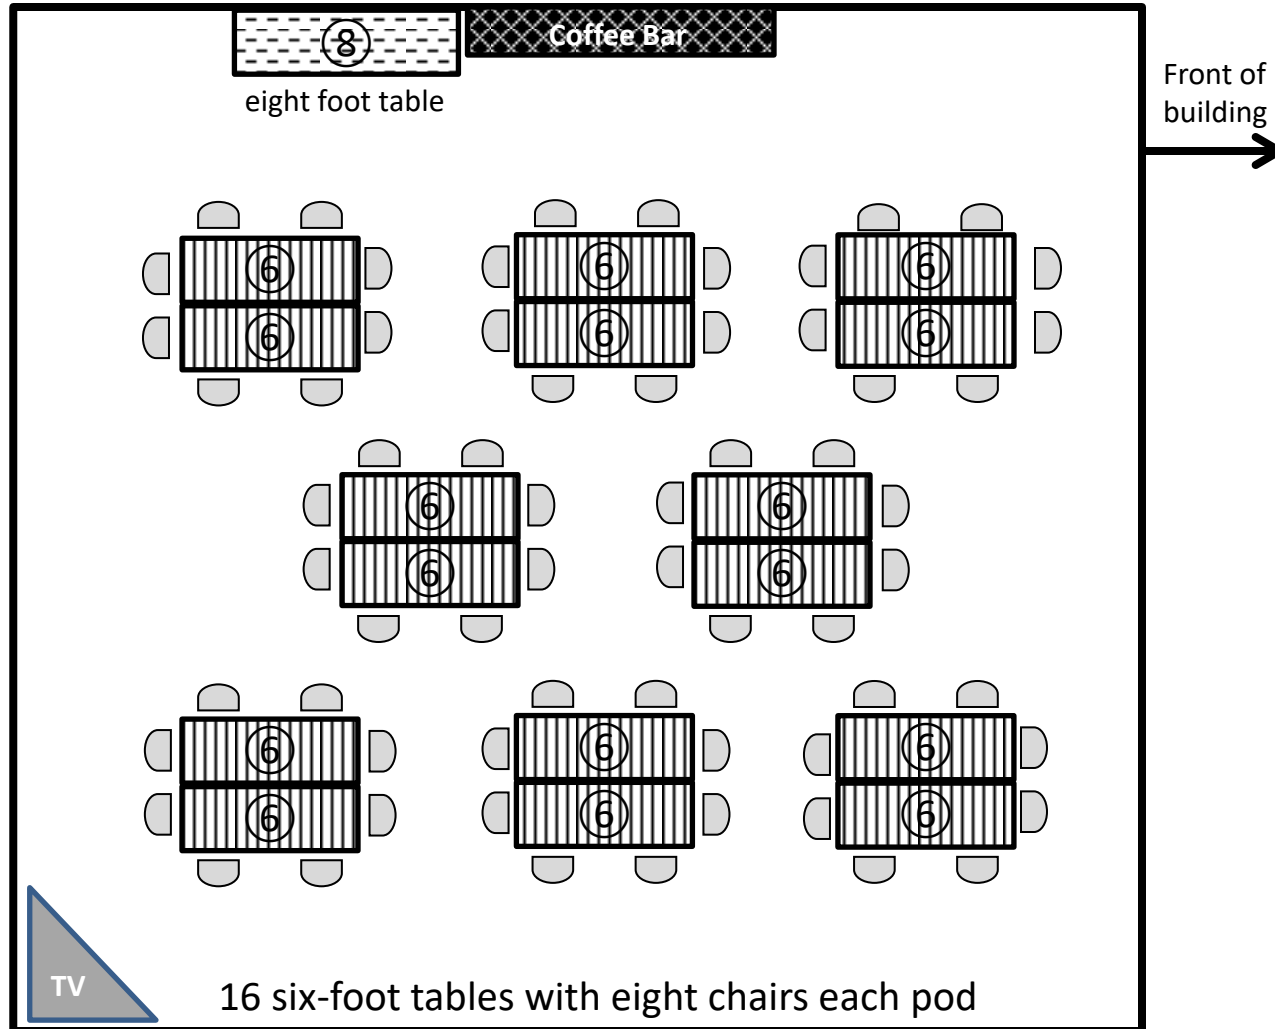

Seats 50

GHCC Set-up B-1

Seats 64

GHCC Set-up

Wine Social-1 -- Seats 112

GHCC Set-up

Wine Social-1 -- Dimensions

GHCC Set-up

Wine Social-2 -- Seats 132

2 six foot tables & 1 eight foot at serving height

GHCC Set-up

Wine Social-2 -- Dimensions

GHCC Set-up

Neighbors Lunch-1 -- Seats 72

GHCC Set-up

Neighbors Lunch-2 -- Seats 54

GHCC Set-up

POD Set-up 1 -- Seats 64

GHCC Set-up

POD Set-up 2 -- Seats 72

GHCC Set-up