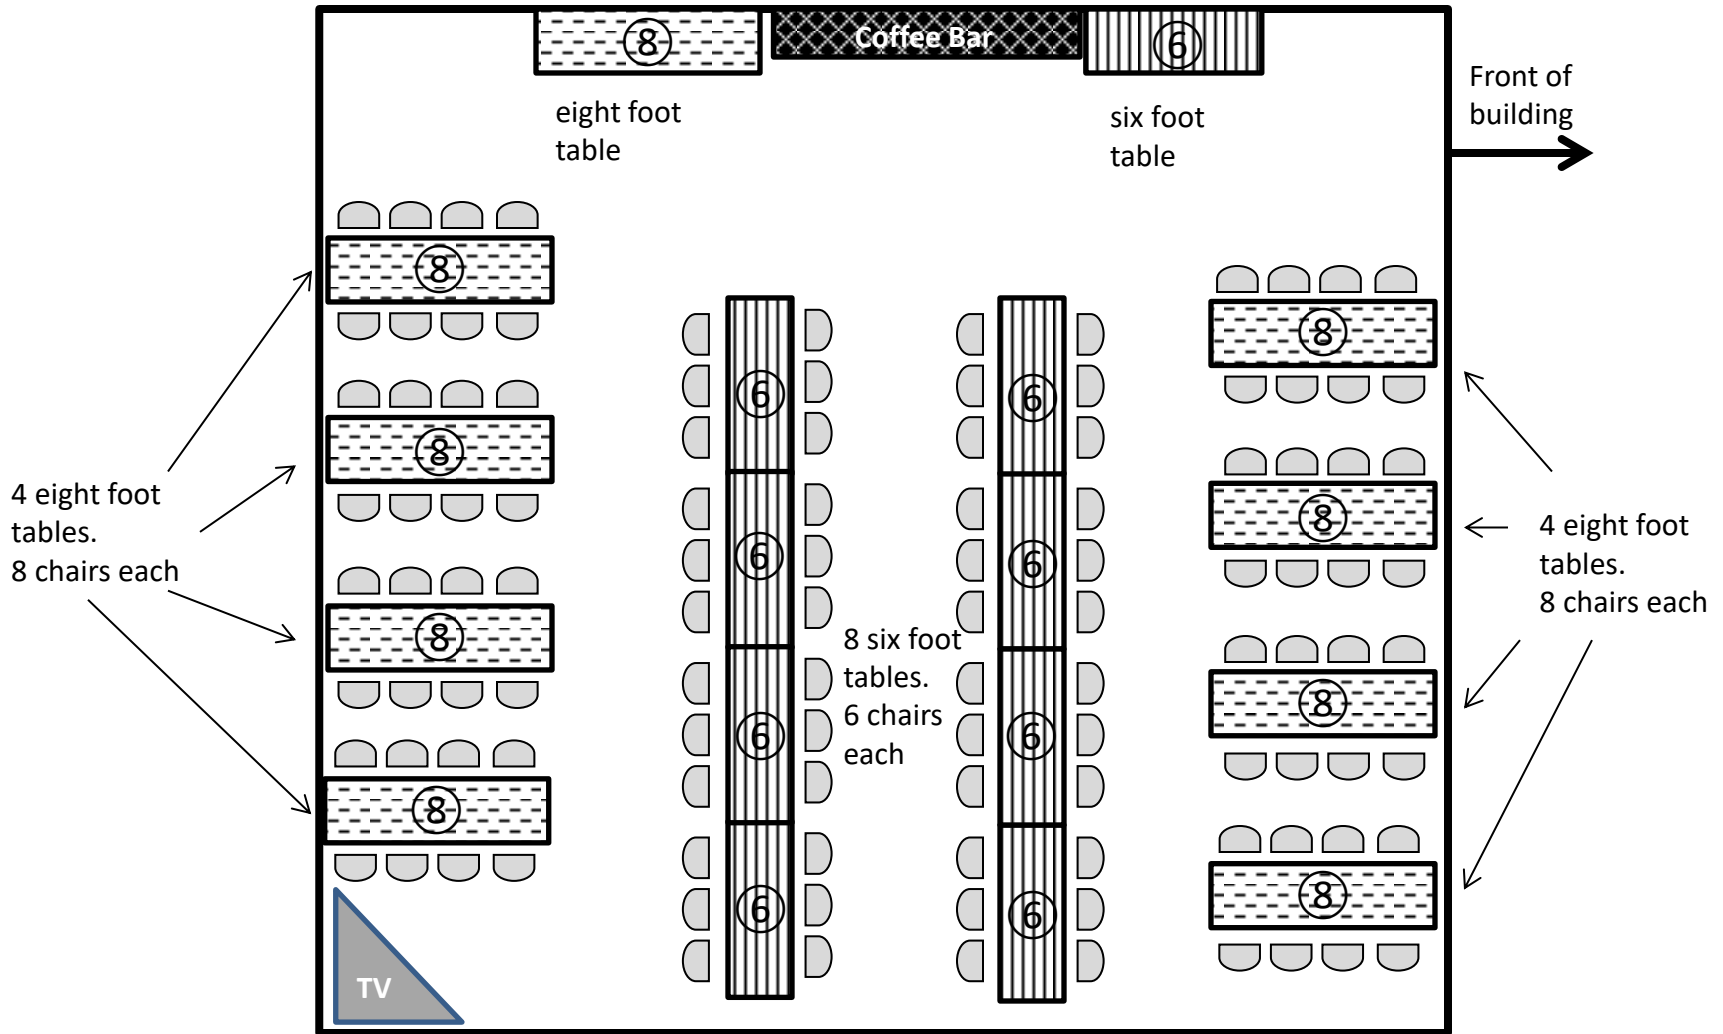

GHCC Set-up Standard -- Seats 12

GHCC Set-up A

Seats 104

GHCC Set-up A - 1

Seats 112

GHCC Set-up

Chili Cook-Off -- Seats 104

GHCC Set-up B

Seats 50

GHCC Set-up B-1

Seats 64

GHCC Set-up

Wine Social-1 -- Seats 112

GHCC Set-up

Wine Social-1 -- Dimensions

GHCC Set-up

Wine Social-2 -- Seats 132

2 six foot tables & 1 eight foot at serving height

GHCC Set-up

Wine Social-2 -- Dimensions

GHCC Set-up

Neighbors Lunch-1 -- Seats 72

GHCC Set-up

Neighbors Lunch-2 -- Seats 54

GHCC Set-up

POD Set-up 1 -- Seats 64

GHCC Set-up

POD Set-up 2 -- Seats 72

GHCC Set-up