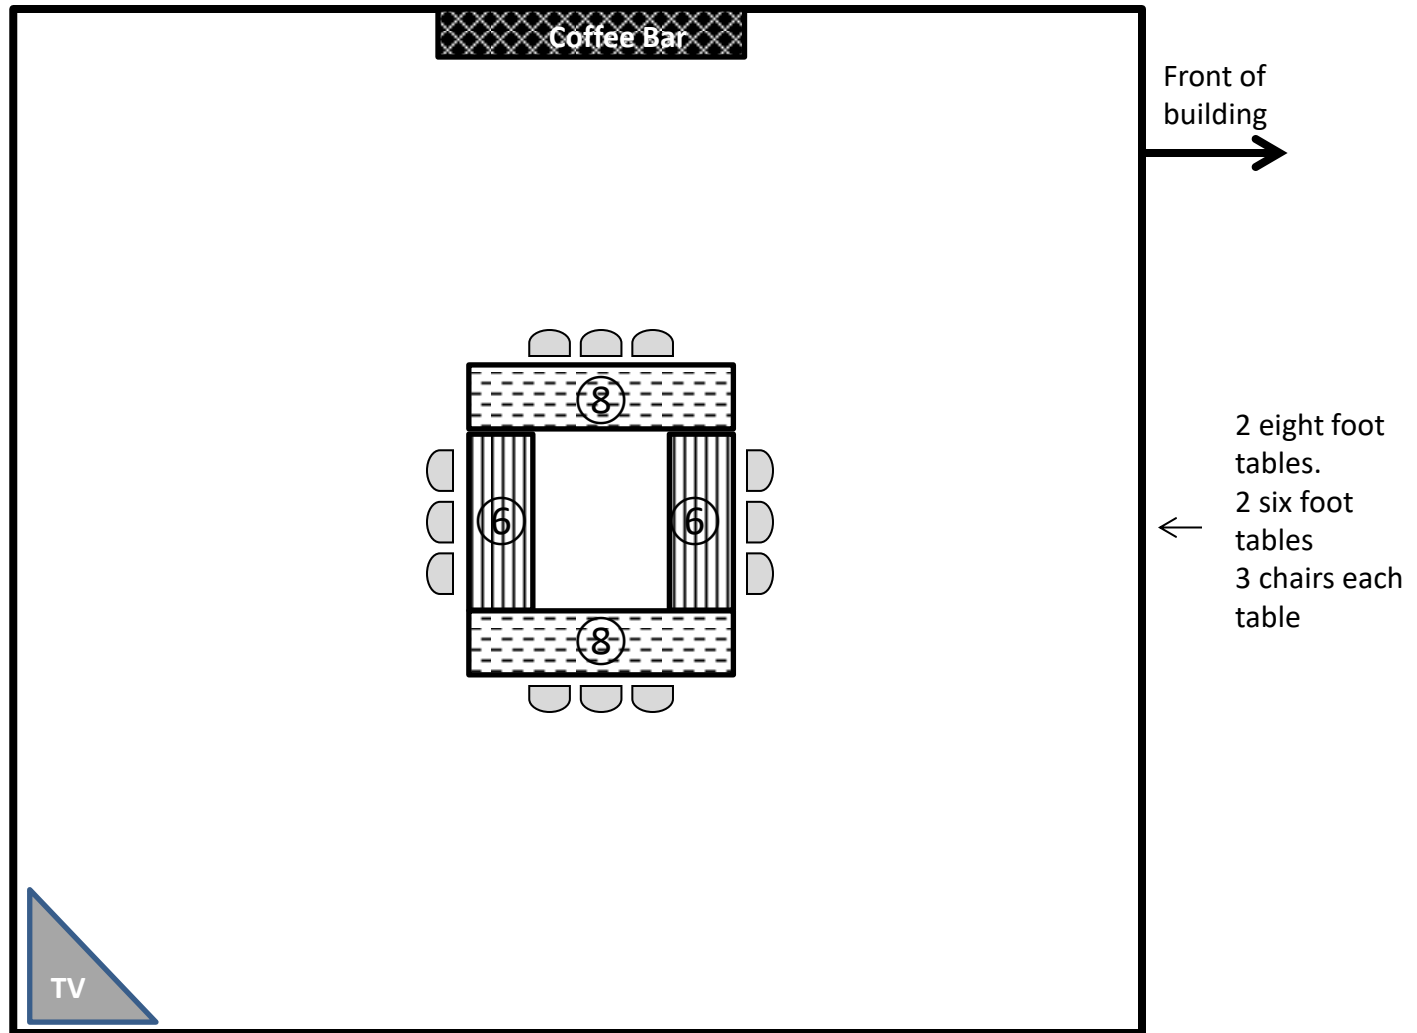

GHCC Set-up Standard -- Seats 12

GHCC Set-up A

Seats 104

GHCC Set-up A - 1

Seats 112

GHCC Set-up

Chili Cook-Off -- Seats 104

GHCC Set-up B

Seats 50

GHCC Set-up B-1

Seats 64

GHCC Set-up

Wine Social-1 -- Seats 112

GHCC Set-up

Wine Social-1 -- Dimensions

GHCC Set-up

Wine Social-2 -- Seats 132

2 six foot tables & 1 eight foot at serving height

GHCC Set-up

Wine Social-2 -- Dimensions

GHCC Set-up

Neighbors Lunch-1 -- Seats 72

GHCC Set-up

Neighbors Lunch-2 -- Seats 54